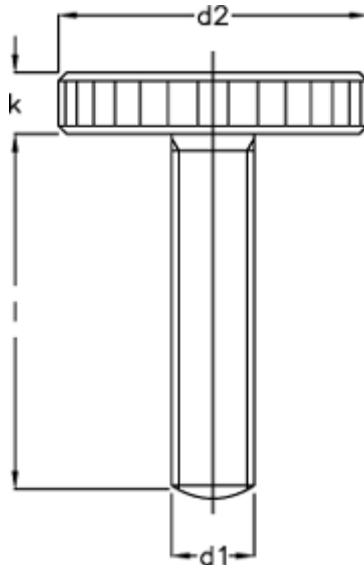

Article number: 20701663

Description: E+G Flat knurled thumb screw DIN 653-M10-40

Measures

d1 = M10

d2 = 36

K = 8.0

Length l = 40